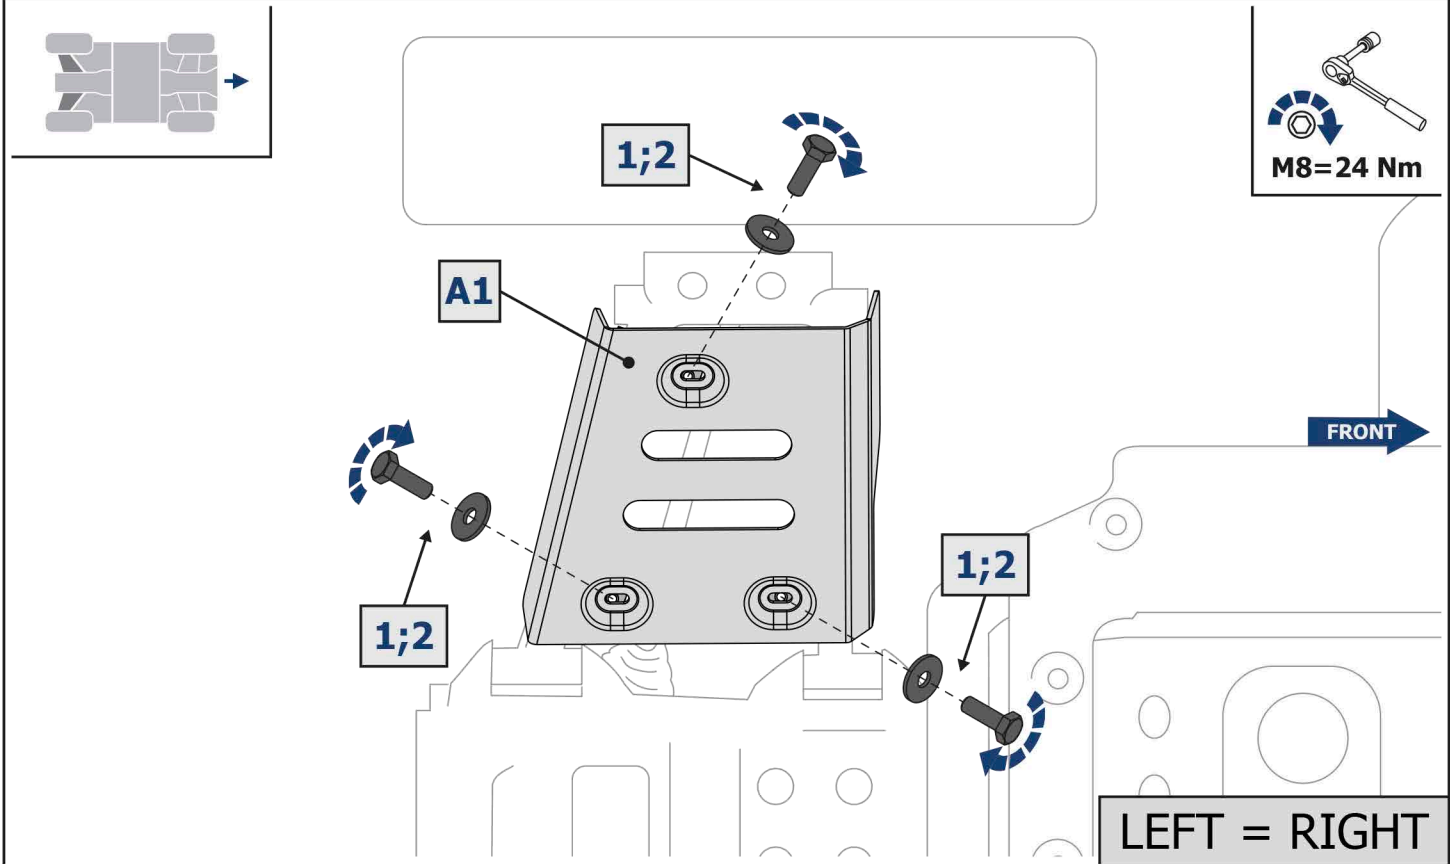

EN SKID PLATE INSTALLATION MANUAL

DE MONTAGEANLEITUNG FÜR UNTERBODEN SCHUTZ SYSTEM

For: CF Moto Z8 (2013-)

2444.8142.1

EN Regular fasteners
DE Originale montageile

EN Regular fasteners
DE Originale montageile

EN Screw a several turns
DE Für wenigen Umdrehungen befestigen

EN Loosen bolts
DE Bolzen lockern

EN Movement Arrow
DE Bewegungsrichtung

EN Location/Position Arrow
DE Anordnung/Positionsrichtung

EN Screw Arrow
DE Drehungsrichtung

<p>1</p>  <p>Ø8 x6</p>	<p>2</p>  <p>M8x25 x6</p>	<p>3</p>  <p>x6</p>
--	---	---

PRE-INSTALLATION: LAY OUT COMPONENTS AND COMPARE TO LIST AND IMAGES. IMAGES MAY NOT PORTRAY THE FULL DETAIL OR EXACT SHAPE OF THE PARTS; HOWEVER, THEY REPRESENT PARTS THAT HAVE SAME OR SIMILAR FUNCTION.