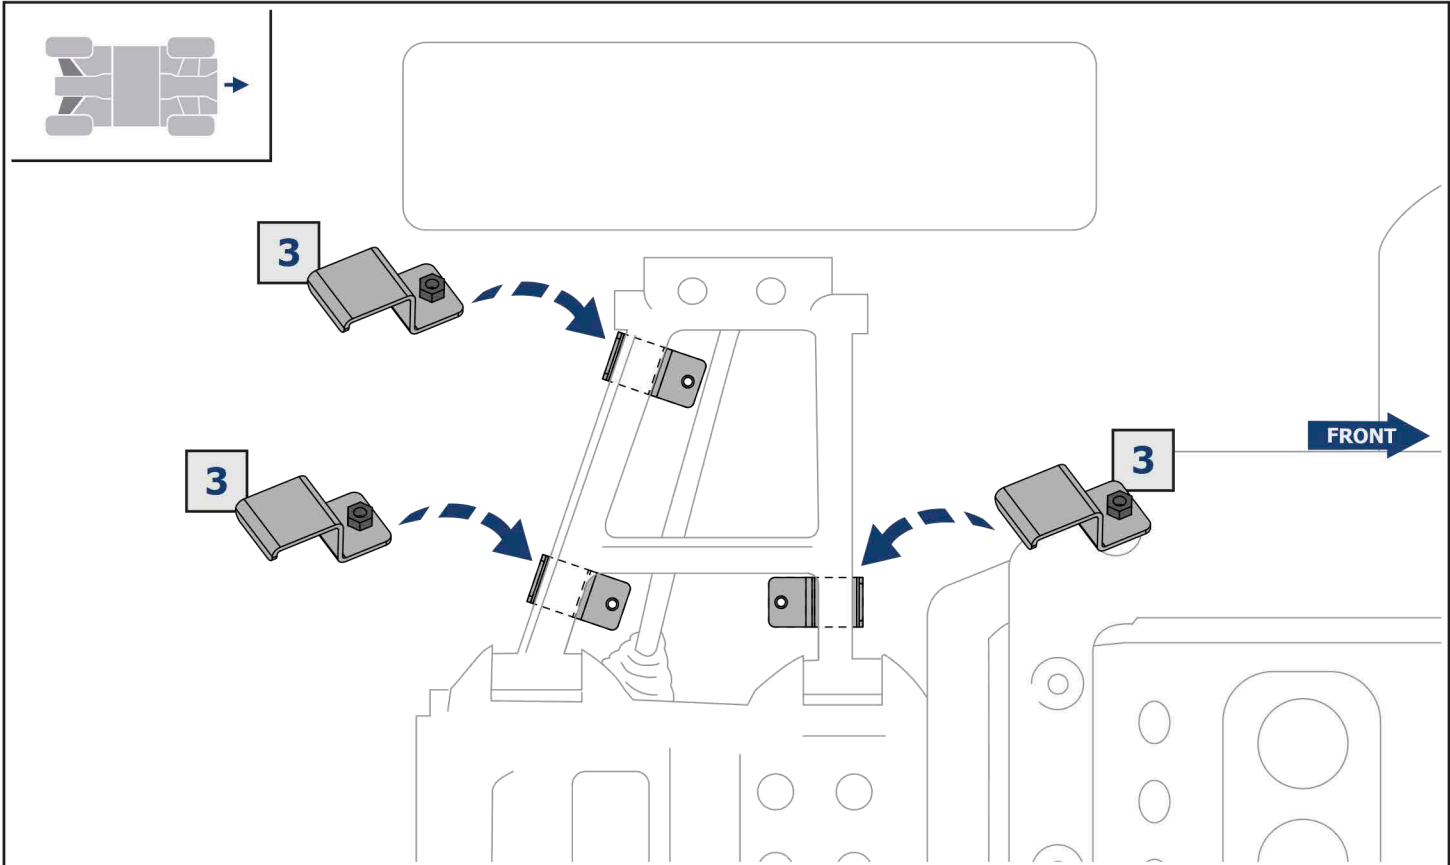

EN SKID PLATE INSTALLATION MANUAL

DE MONTAGEANLEITUNG FÜR UNTERBODEN SCHUTZ SYSTEM

For: CF Moto Z8 (2013-)

2444.8142.1

EN Regular fasteners
DE Originale montageile

EN Regular fasteners
DE Originale montageile

EN Screw a several turns
DE Für wenigen Umdrehungen befestigen

EN Loosen bolts
DE Bolzen lockern

EN Movement Arrow
DE Bewegungsrichtung

EN Location/Position Arrow
DE Anordnung/Positionsrichtung

EN Screw Arrow
DE Drehungsrichtung

<p>1</p>  <p>Ø8 x6</p>	<p>2</p>  <p>M8x25 x6</p>	<p>3</p>  <p>x6</p>
--	---	---

PRE-INSTALLATION: LAY OUT COMPONENTS AND COMPARE TO LIST AND IMAGES. IMAGES MAY NOT PORTRAY THE FULL DETAIL OR EXACT SHAPE OF THE PARTS; HOWEVER, THEY REPRESENT PARTS THAT HAVE SAME OR SIMILAR FUNCTION.