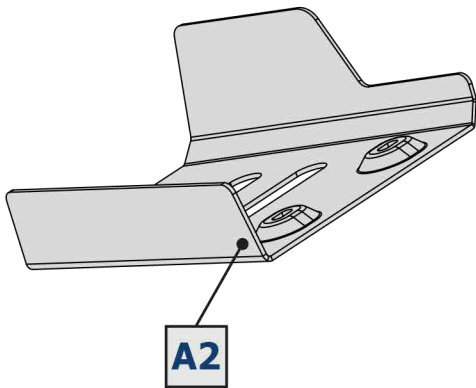

EN SKID PLATE INSTALLATION MANUAL

DE MONTAGEANLEITUNG FÜR UNTERBODEN SCHUTZ SYSTEM

For: CF Moto Z8 (2013-)

2444.8142.1

EN Regular fasteners
DE Originale montageile

EN Regular fasteners
DE Originale montageile

EN Screw a several turns
DE Für wenigen Umdrehungen befestigen

EN Loosen bolts
DE Bolzen lockern

EN Movement Arrow
DE Bewegungsrichtung

EN Location/Position Arrow
DE Anordnung/Positionsrichtung

EN Screw Arrow
DE Drehungsrichtung

<p>1</p>  <p>Ø8 x6</p>	<p>2</p>  <p>M8x25 x6</p>	<p>3</p>  <p>x6</p>
--	---	---

PRE-INSTALLATION: LAY OUT COMPONENTS AND COMPARE TO LIST AND IMAGES. IMAGES MAY NOT PORTRAY THE FULL DETAIL OR EXACT SHAPE OF THE PARTS; HOWEVER, THEY REPRESENT PARTS THAT HAVE SAME OR SIMILAR FUNCTION.