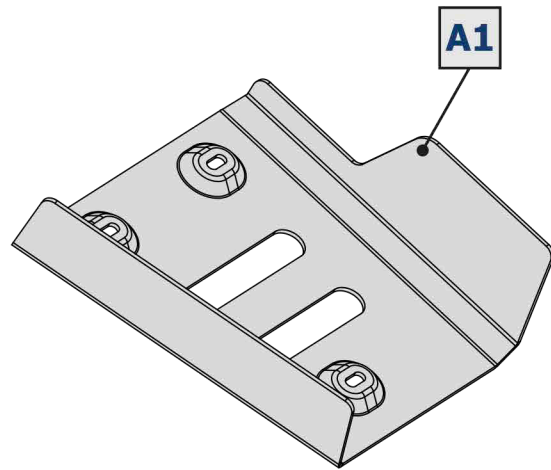

EN SKID PLATE INSTALLATION MANUAL

DE MONTAGEANLEITUNG FÜR UNTERBODEN SCHUTZ SYSTEM

For: CF Moto Z8 (2013-)

2444.8142.1

EN Regular fasteners
DE Originale montageile

EN Regular fasteners
DE Originale montageile

EN Screw a several turns
DE Für wenigen Umdrehungen befestigen

EN Loosen bolts
DE Bolzen lockern

EN Movement Arrow
DE Bewegungsrichtung

EN Location/Position Arrow
DE Anordnung/Positionsrichtung

EN Screw Arrow
DE Drehungsrichtung

<p>1</p>  <p>Ø8 x6</p>	<p>2</p>  <p>M8x25 x6</p>	<p>3</p>  <p>x6</p>
--	---	---

PRE-INSTALLATION: LAY OUT COMPONENTS AND COMPARE TO LIST AND IMAGES. IMAGES MAY NOT PORTRAY THE FULL DETAIL OR EXACT SHAPE OF THE PARTS; HOWEVER, THEY REPRESENT PARTS THAT HAVE SAME OR SIMILAR FUNCTION.