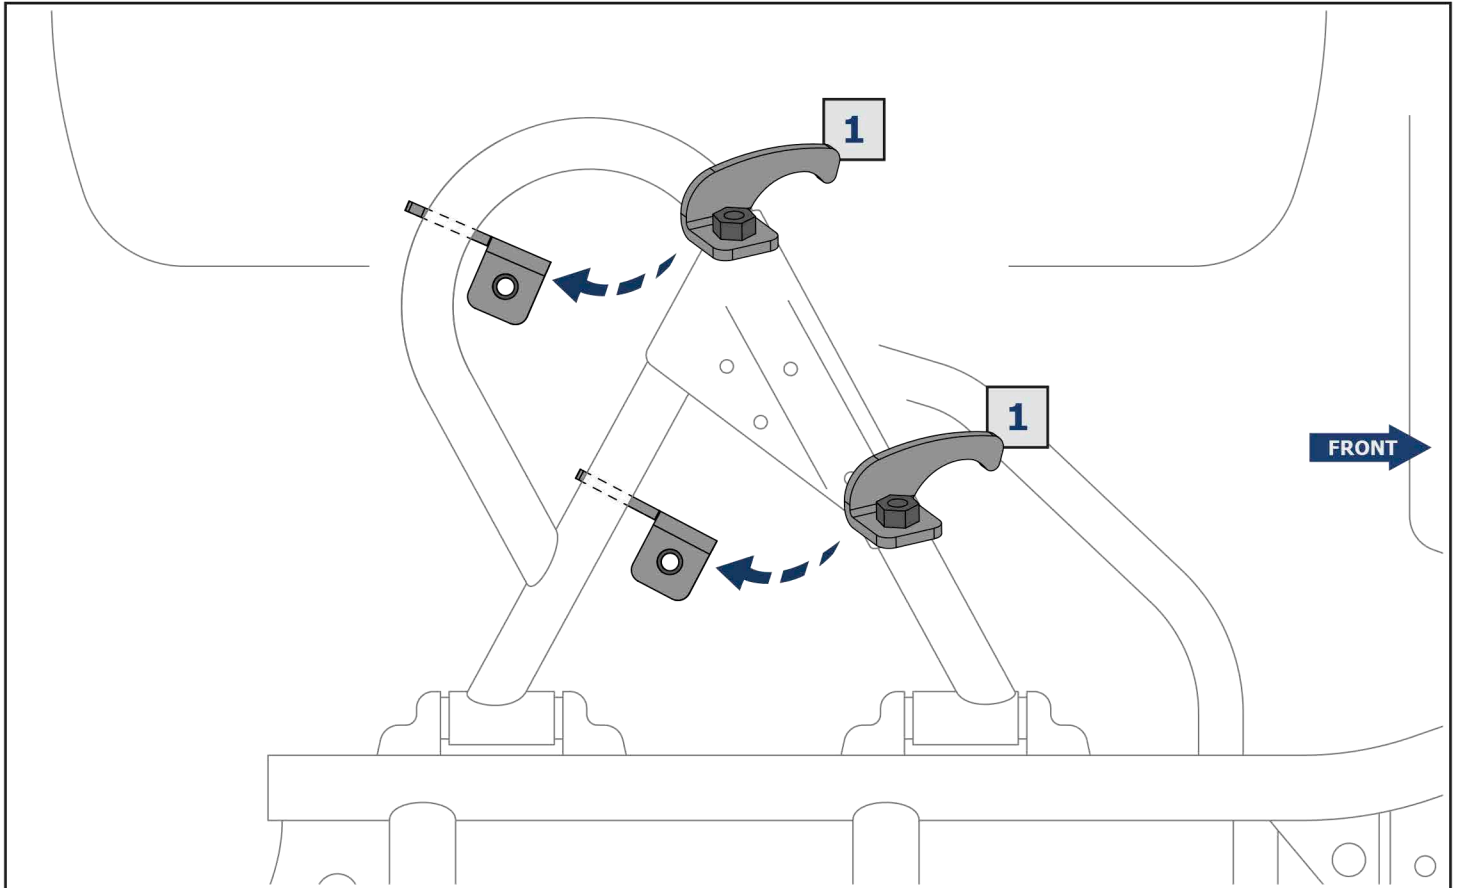

EN **SKID PLATE INSTALLATION MANUAL**

DE **MONTAGEEINLEITUNG FÜR UNTERBODENSCHUTZSYSTEM**

For: CF Moto Cforce 600/625 EPS (2020-2022)

2444.8130.1

EN Regular fasteners
DE Originale montageile

EN Regular fasteners
DE Originale montageile

EN Screw a several turns
DE Für wenigen Umdrehungen befestigen

EN Loosen bolts
DE Bolzen lockern

EN Movement Arrow
DE Bewegungsrichtung

EN Location/Position Arrow
DE Anordnung/Positionsrichtung

EN Screw Arrow
DE Drehungsrichtung

1		2		3		4		5	
	x4	M6x16	x4	M8x25	x4	ø8	x4	ø6	x4

PRE-INSTALLATION: LAY OUT COMPONENTS AND COMPARE TO LIST AND IMAGES. IMAGES MAY NOT PORTRAY THE FULL DETAIL OR EXACT SHAPE OF THE PARTS; HOWEVER, THEY REPRESENT PARTS THAT HAVE SAME OR SIMILAR FUNCTION.

LEFT = RIGHT

TIP: PERIODICALLY CHECK ALL HARDWARE AND RE-TIGHTEN IF NEEDED.