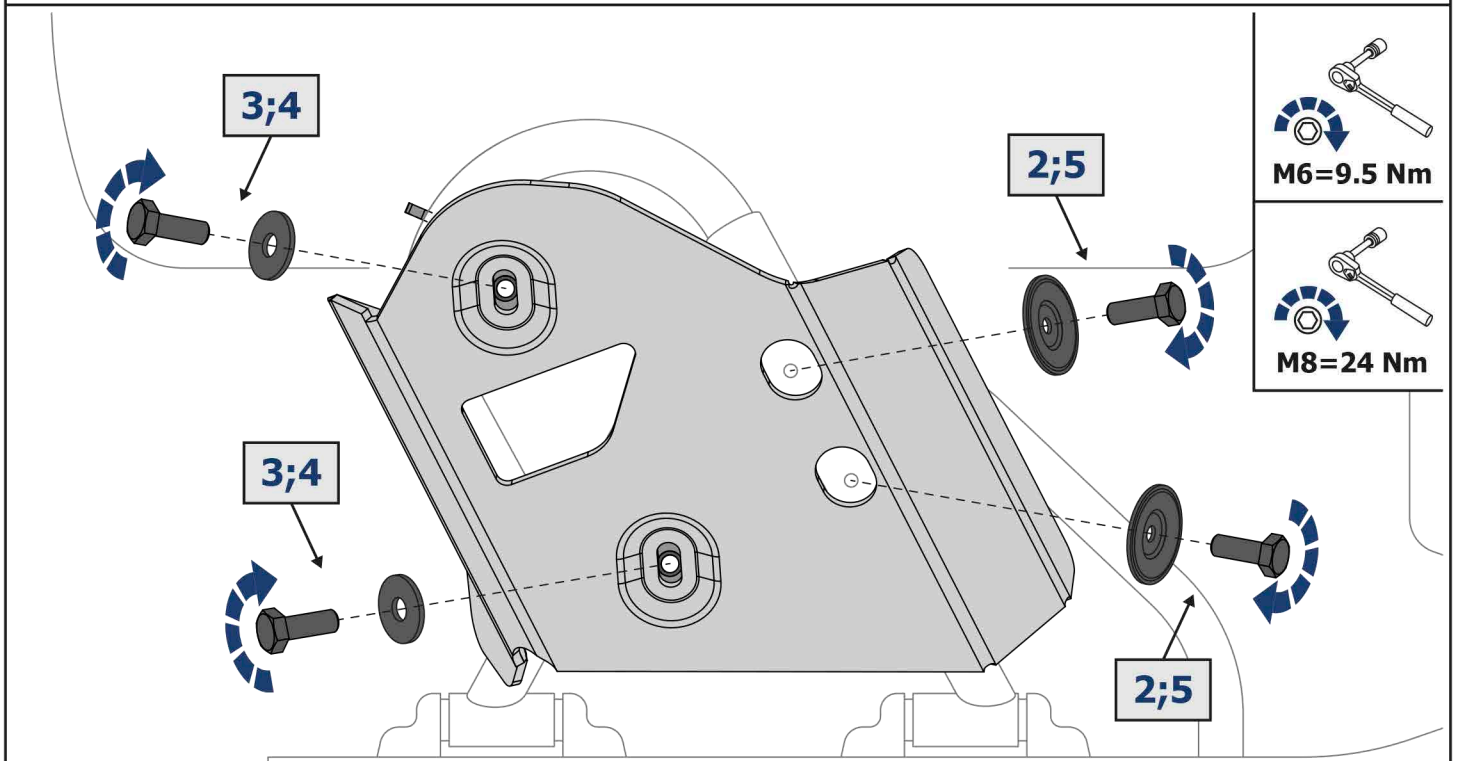

EN **SKID PLATE INSTALLATION MANUAL**

DE **MONTAGEEINLEITUNG FÜR UNTERBODENSCHUTZSYSTEM**

For: CF Moto Cforce 600/625 EPS (2020-2022)

2444.8130.1

EN Regular fasteners
DE Originale montageile

EN Regular fasteners
DE Originale montageile

EN Screw a several turns
DE Für wenigen Umdrehungen befestigen

EN Loosen bolts
DE Bolzen lockern

EN Movement Arrow
DE Bewegungsrichtung

EN Location/Position Arrow
DE Anordnung/Positionsrichtung

EN Screw Arrow
DE Drehungsrichtung

1		2		3		4		5	
	x4	M6x16	x4	M8x25	x4	ø8	x4	ø6	x4

PRE-INSTALLATION: LAY OUT COMPONENTS AND COMPARE TO LIST AND IMAGES. IMAGES MAY NOT PORTRAY THE FULL DETAIL OR EXACT SHAPE OF THE PARTS; HOWEVER, THEY REPRESENT PARTS THAT HAVE SAME OR SIMILAR FUNCTION.

LEFT = RIGHT

TIP: PERIODICALLY CHECK ALL HARDWARE AND RE-TIGHTEN IF NEEDED.