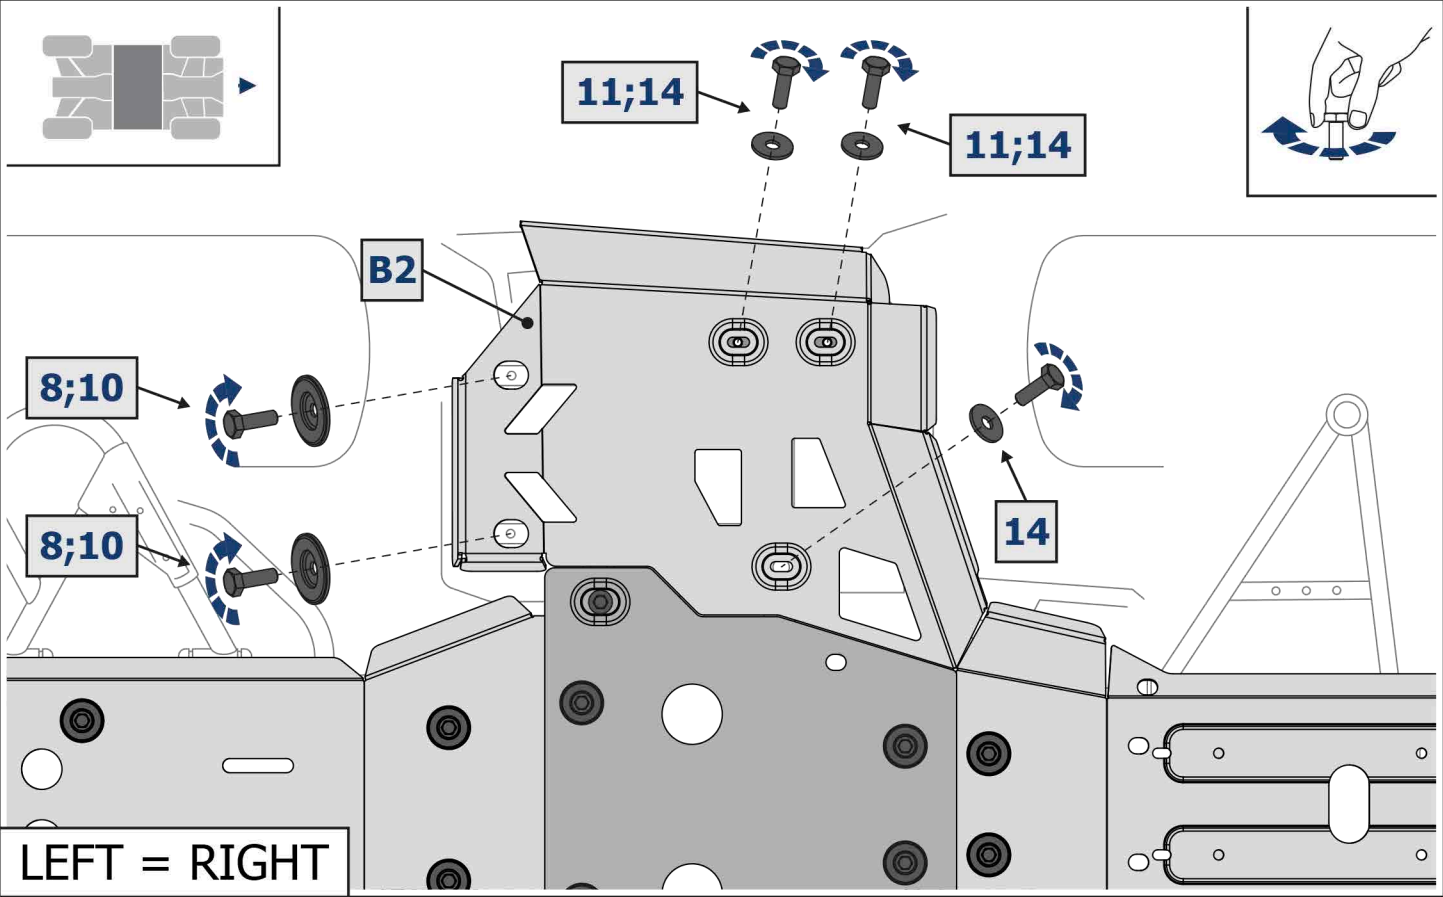

EN **SKID PLATE INSTALLATION MANUAL**

DE **MONTAGEANLEITUNG FÜR UNTERBODENSCHUTZ SYSTEM**

For: CFMoto CForce 625 (2020-)

2444.8124.1

EN Regular fasteners
DE Originale montageile

EN Regular fasteners
DE Originale montageile

EN Screw a several turns
DE Für wenigen Umdrehungen befestigen

EN Loosen bolts
DE Bolzen lockern

EN Movement Arrow
DE Bewegungsrichtung

EN Location/Position Arrow
DE Anordnung/Positionsrichtung

EN Screw Arrow
DE Drehungsrichtung

1 x1	2 x1	3 x1	4 x1	5 x2	6 x2
7 M6 x2	8 M6 x4	9 M8 x11	10 M6x16 x14	11 M8x25 x15	12 M6x30 x4
13 ø6 x14	14 ø8 x8				

PRE-INSTALLATION: LAY OUT COMPONENTS AND COMPARE TO LIST AND IMAGES. IMAGES MAY NOT PORTRAY THE FULL DETAIL OR EXACT SHAPE OF THE PARTS; HOWEVER, THEY REPRESENT PARTS THAT HAVE SAME OR SIMILAR FUNCTION.

TIP: PERIODICALLY CHECK ALL HARDWARE AND RE-TIGHTEN IF NEEDED.